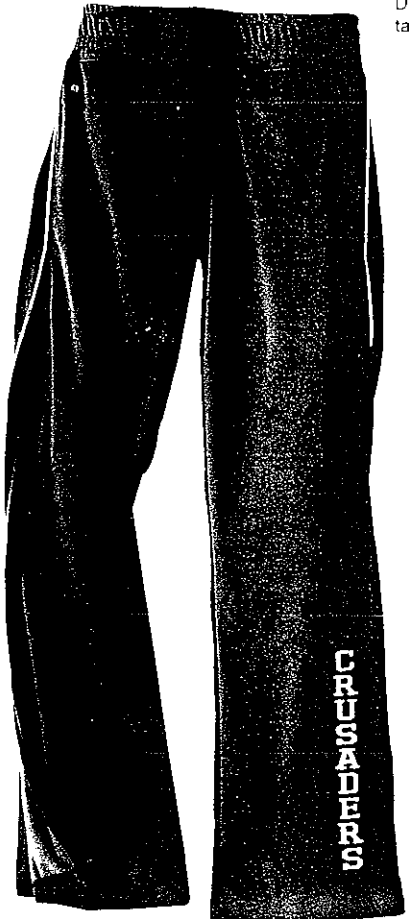

229384

Drop  
tail hem

229385

Crusaders

**Style 229384  
Ladies' Spirit**

- Tricotex™, 10.5 oz. polyester tricot knit
- Ladies' engineered fit
- Tri-color design with inserts and piping
- Raglan sleeves
- Modern, partial rib-trim cuffs
- Side zippered pockets
- Adjustable open bottom with shockcord and drop tail hem
- Bottom hem adjusts inside pocket bags
- Coordinating pants: Ladies' 229385
- **Sizes: Ladies' XS-2X**